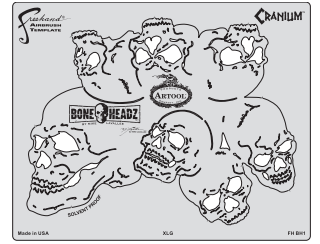

13.25" x 10.5"

SET (4)
Art.-Nr.: FH BH 2

6" x 4.75"

8" x 6.25"