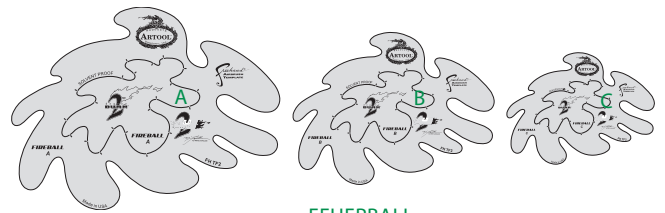

FEUERBALL
A: 14" x 10.5" B: 10.5" x 8" C: 7.5" x 5.5"

BIOMECH FX

BIOMECH FX

by MIKE LAVALLEE