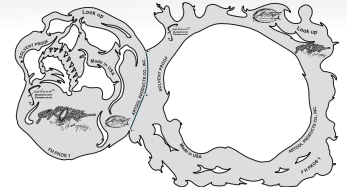

SCOTT MACKAY

PACK 'O' SKULLZ

by SCOTT MACKAY

10" x 6"

SET (3)
Art.-Nr.: FH PKOS 1

SIDE LOOK

SAY WHAT?!

LOOK UP