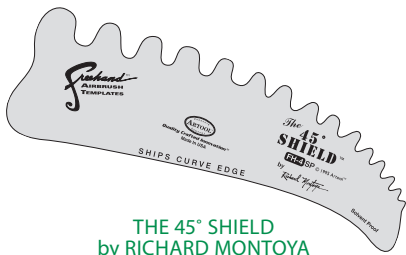

THE 360° SHIELD
by RICHARD MONTOYA
Art.-Nr.: FH 3 SP
5" x 13"

THE 45° SHIELD
by RICHARD MONTOYA
Art.-Nr.: FH 4 SP
5.5" x 12.5"

MINI SHIELD
by ANDREA MISTRETТА
Art.-Nr.: FH 5 SP
4.5" x 5.5"

SUPER SHIELD
by ANDREA MISTRETТА
Art.-Nr.: FH 6 SP
6.5" x 7.5"